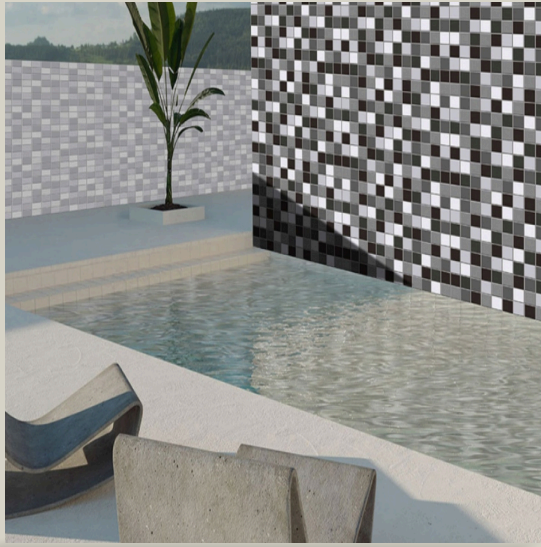

MOLTERA
WALL, FLOOR & VITRIFIED TILES
a house of ASHAPURA SANITARYWARE

Magical Experience

SIZE 300X450MM
FINISH GLOSSY

MOLTERA
WALL, FLOOR & VITRIFIED TILES
a house of ASHAPURA SANITARYWARE

300x450mm
DIGITAL
Wall Tiles

Every day bring new choices.